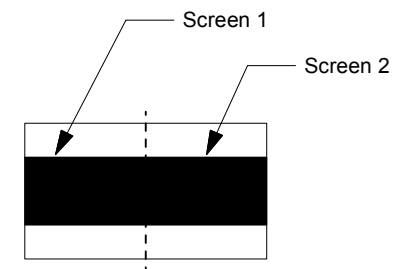

Alternative 1

- 2 imagefiles, each 1920x 1080 px
ratio 16:9 each

Alternative 2

- 1 imagefiles, 3840x 1080 px
ratio 32:9

Alternative 3

- 1 image file, letterbox
3840x 2160 px
ratio 16:9 for whole surface
ratio 32:9 for used surface

Mid section (black) is used
white section will not display

This alternativ can also be used
with 1920x 1080px files, but
resolution will not be optimal, but
useful for easy way of producing
motion video content.