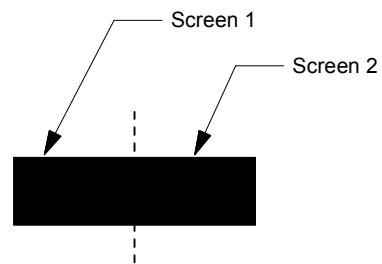

Alternative 1

- 2 imagefiles, each 1920x 1080 px
ratio 16:9 each

Alternative 2

- 1 imagefiles, 3840x 1080 px
ratio 32:9

Alternative 3

- 1 image file, letterbox
3840x 2160 px
ratio 16:9 for whole surface
ratio 32:9 for used surface

Mid section (black) is used
white section will not display

This alternativ can also be used
with 1920x 1080px files, but
resolution will not be optimal, but
useful for easy way of producing
motion video content.